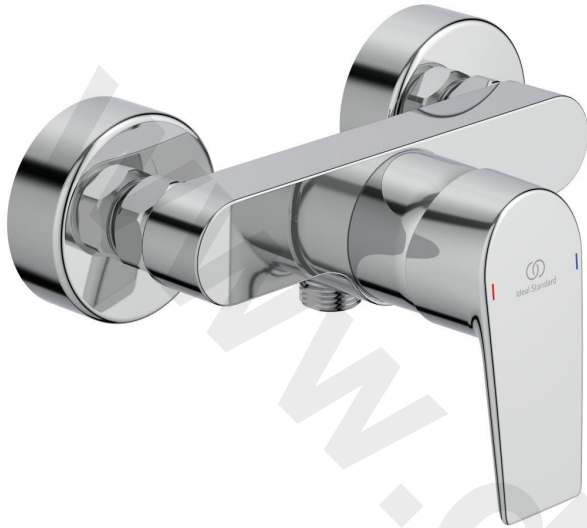

TESI

Exposed shower mixer

Exposed shower mixer

- 40 mm ceramic Click cartridge Ideal Standard
- Temperature limiter - integrated in the cartridge
- Brass cast body
- Metal handle with red and blue colour indication - printed on handle
- Standard S-Connection
- Check valve
- Comply with EN817

FINISHES*

AA

* AA = Chrome

KEY FEATURES & BENEFITS