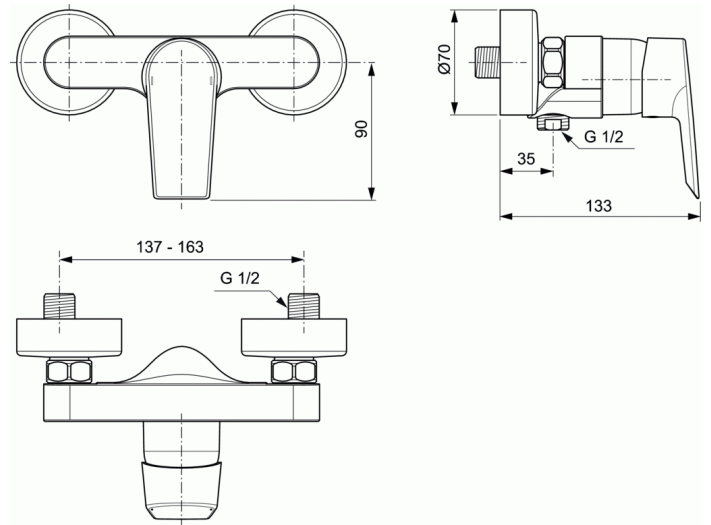

TESI

Exposed shower mixer

Exposed shower mixer

- 40 mm ceramic Click cartridge Ideal Standard
- Temperature limiter - integrated in the cartridge
- Brass cast body
- Metal handle with red and blue colour indication - printed on handle
- Standard S-Connection
- Check valve
- Comply with EN817